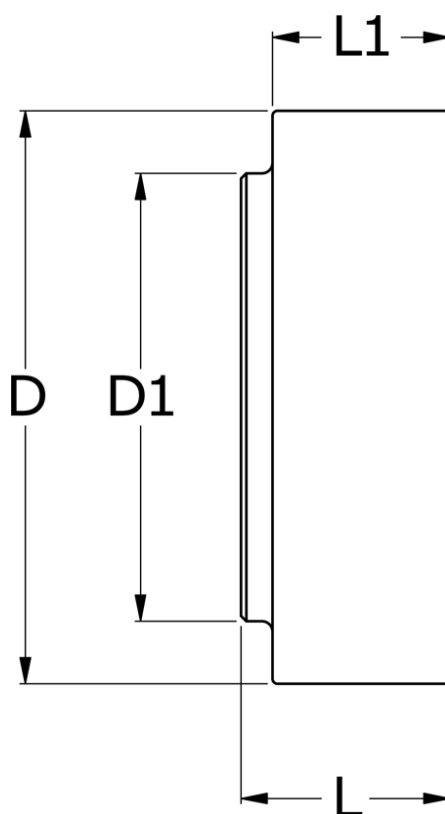

Data Sheet

Article number: 330640001

Description: Coupling N-Eupex str. 400
Part 1 (incl. rubber) without bore

Measures

D	= 400
D1	= 200
L	= 160
L1	= 78
Max bore	= 120
Torque (N m)	= 10300